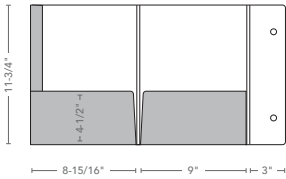

- Shading represents side one of printed sheet
- Capacity based on number of sheets of 20# bond paper

Styles:

Square Portfolio with 1/4" Spine
 Die #265
 40 sheet capacity
 9-1/2" x 12-1/2" envelope
 Optional card cuts
 2 Velcro® closures

Rounded Portfolio with 1/4" Spine
 Die #266
 40 sheet capacity
 9-1/2" x 12-1/2" envelope
 Optional card cuts
 1 Velcro® closure

Rounded Portfolio with 1/4" Spine
 Die #267
 40 sheet capacity
 9-1/2" x 12-1/2" envelope
 Optional card cuts
 1 Velcro® closure