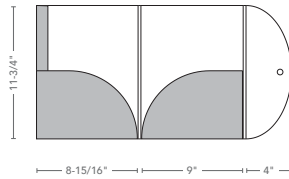

- Shading represents side one of printed sheet
- Capacity based on number of sheets of 20# bond paper

Styles:

Square Portfolio with 1/4" Spine
 Die #265
 40 sheet capacity
 9-1/2" x 12-1/2" envelope
 Optional card cuts
 2 Velcro® closures

Rounded Portfolio with 1/4" Spine
 Die #266
 40 sheet capacity
 9-1/2" x 12-1/2" envelope
 Optional card cuts
 1 Velcro® closure

Rounded Portfolio with 1/4" Spine
 Die #267
 40 sheet capacity
 9-1/2" x 12-1/2" envelope
 Optional card cuts
 1 Velcro® closure

One Pocket Portfolio
 Die #207
 15 sheet capacity
 9-1/2" x 12-1/2" envelope
 Optional card cuts
 Tuck closure
 left and right

Expandable Square Portfolio with 3/8" Spine
 Die #270
 70 sheet capacity
 Optional card cuts
 1/4" deep expandable pocket right
 2 Velcro® closures