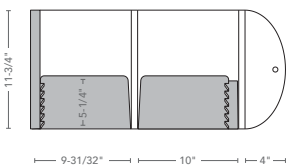

- Shading represents side one of printed sheet
- Capacity based on number of sheets of 20# bond paper

Styles:

Square Portfolio with 1/4" Spine
 Die #265
 40 sheet capacity
 9-1/2" x 12-1/2" envelope
 Optional card cuts
 2 Velcro® closures

Rounded Portfolio with 1/4" Spine
 Die #266
 40 sheet capacity
 9-1/2" x 12-1/2" envelope
 Optional card cuts
 1 Velcro® closure

Rounded Portfolio with 1/4" Spine
 Die #267
 40 sheet capacity
 9-1/2" x 12-1/2" envelope
 Optional card cuts
 1 Velcro® closure

One Pocket Portfolio
 Die #207
 15 sheet capacity
 9-1/2" x 12-1/2" envelope
 Optional card cuts
 Tuck closure
 left and right

Expandable Square Portfolio with 3/8" Spine
 Die #270
 70 sheet capacity
 Optional card cuts
 1/4" deep expandable pocket right
 2 Velcro® closures

Expandable Square Portfolio with 9/16" Spine
 Die #253
 100 sheet capacity
 Optional card cuts
 1/4" deep expandable pockets left and right
 2 Velcro® closures

Expandable Round Portfolio with 5/8" Spine
 Die #272
 100 sheet capacity
 Optional card cuts
 1/4" deep expandable pockets left and right
 1 Velcro® closure