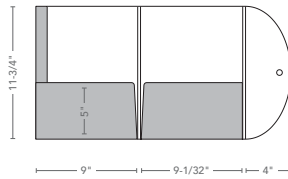

- Shading represents side one of printed sheet
- Capacity based on number of sheets of 20# bond paper

Styles:

Square Portfolio with 1/4" Spine
 Die #265
 40 sheet capacity
 9-1/2" x 12-1/2" envelope
 Optional card cuts
 2 Velcro® closures

Rounded Portfolio with 1/4" Spine
 Die #266
 40 sheet capacity
 9-1/2" x 12-1/2" envelope
 Optional card cuts
 1 Velcro® closure

Rounded Portfolio with 1/4" Spine
 Die #267
 40 sheet capacity
 9-1/2" x 12-1/2" envelope
 Optional card cuts
 1 Velcro® closure

Expandable Square Portfolio with 9/16" Spine
 Die #253
 100 sheet capacity
 Optional card cuts
 1/4" deep expandable pockets left and right
 2 Velcro® closures

Expandable Round Portfolio with 5/8" Spine
 Die #272
 100 sheet capacity
 Optional card cuts
 1/4" deep expandable pockets left and right
 1 Velcro® closure