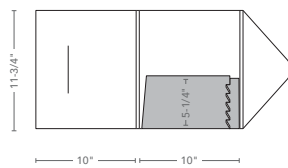

Rounded Portfolio with 1/4" Spine
 Die #266
 40 sheet capacity
 9-1/2" x 12-1/2" envelope
 Optional card cuts
 1 Velcro® closure

Rounded Portfolio with 1/4" Spine
 Die #267
 40 sheet capacity
 9-1/2" x 12-1/2" envelope
 Optional card cuts
 1 Velcro® closure

One Pocket Portfolio
 Die #207
 15 sheet capacity
 9-1/2" x 12-1/2" envelope
 Optional card cuts
 Tuck closure
 left and right

Expandable Square Portfolio with 3/8" Spine
 Die #270
 70 sheet capacity
 Optional card cuts
 1/4" deep expandable pocket right
 2 Velcro® closures

Expandable Square Portfolio with 9/16" Spine
 Die #253
 100 sheet capacity
 Optional card cuts
 1/4" deep expandable pockets left and right
 2 Velcro® closures

Expandable Round Portfolio with 5/8" Spine
 Die #272
 100 sheet capacity
 Optional card cuts
 1/4" deep expandable pockets left and right
 1 Velcro® closure

Expandable Triangular Portfolio with 5/16" Spine
 Die #279
 50 sheet capacity
 Optional card cuts
 1/4" deep expandable pocket
 Tuck closure

Triangular Portfolio with 1/4" Spine
 Die #215
 40 sheet capacity
 9-1/2" x 12-1/2" envelope
 Optional card cuts
 Tuck closure