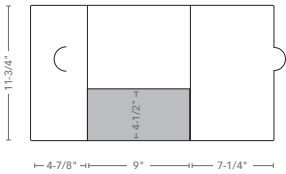

- Shading represents side one of printed sheet
- Capacity based on number of sheets of 20# bond paper

Styles:

Square Portfolio with 1/4" Spine
 Die #265
 40 sheet capacity
 9-1/2" x 12-1/2" envelope
 Optional card cuts
 2 Velcro® closures

Rounded Portfolio with 1/4" Spine
 Die #266
 40 sheet capacity
 9-1/2" x 12-1/2" envelope
 Optional card cuts
 1 Velcro® closure

Rounded Portfolio with 1/4" Spine
 Die #267
 40 sheet capacity
 9-1/2" x 12-1/2" envelope
 Optional card cuts
 1 Velcro® closure

One Pocket Portfolio
 Die #207
 15 sheet capacity
 9-1/2" x 12-1/2" envelope
 Optional card cuts
 Tuck closure
 left and right

Expandable Square Portfolio with 3/8" Spine
 Die #270
 70 sheet capacity
 Optional card cuts
 1/4" deep expandable pocket right
 2 Velcro® closures

Expandable Square Portfolio with 9/16" Spine
 Die #253
 100 sheet capacity
 Optional card cuts
 1/4" deep expandable pockets left and right
 2 Velcro® closures

Expandable Round Portfolio with 5/8" Spine
 Die #272
 100 sheet capacity
 Optional card cuts
 1/4" deep expandable pockets left and right
 1 Velcro® closure