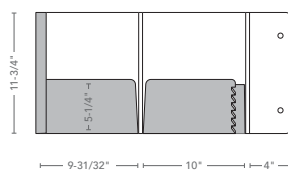

- Shading represents side one of printed sheet
- Capacity based on number of sheets of 20# bond paper

Styles:

Square Portfolio with 1/4" Spine
 Die #265
 40 sheet capacity
 9-1/2" x 12-1/2" envelope
 Optional card cuts
 2 Velcro® closures

Rounded Portfolio with 1/4" Spine
 Die #266
 40 sheet capacity
 9-1/2" x 12-1/2" envelope
 Optional card cuts
 1 Velcro® closure

Rounded Portfolio with 1/4" Spine
 Die #267
 40 sheet capacity
 9-1/2" x 12-1/2" envelope
 Optional card cuts
 1 Velcro® closure

One Pocket Portfolio
 Die #207
 15 sheet capacity
 9-1/2" x 12-1/2" envelope
 Optional card cuts
 Tuck closure
 left and right

Expandable Square Portfolio with 3/8" Spine
 Die #270
 70 sheet capacity
 Optional card cuts
 1/4" deep expandable pocket right
 2 Velcro® closures