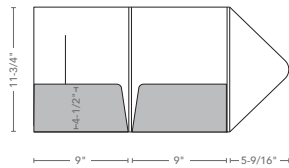

Triangular Portfolio with 1/4" Spine
Die #215
40 sheet capacity
9-1/2" x 12-1/2" envelope
Optional card cuts
Tuck closure

Features

- Made from papers that follow the FSC certified chain-of-custody standards
- Complete design flexibility
- Choice of gloss, matte soft touch or natural matte lamination

Design Options

- Full color graphics one- or two-sided
- Foil stamping, spot UV, die-cutting, and debossing
- Business card cuts and brochure or CD/DVD slits
- Specialty pockets for USB drives