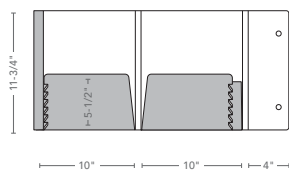

- Shading represents side one of printed sheet
- Capacity based on number of sheets of 20# bond paper

Styles:

Square Portfolio with 1/4" Spine
 Die #265
 40 sheet capacity
 9-1/2" x 12-1/2" envelope
 Optional card cuts
 2 Velcro® closures

Rounded Portfolio with 1/4" Spine
 Die #266
 40 sheet capacity
 9-1/2" x 12-1/2" envelope
 Optional card cuts
 1 Velcro® closure

Rounded Portfolio with 1/4" Spine
 Die #267
 40 sheet capacity
 9-1/2" x 12-1/2" envelope
 Optional card cuts
 1 Velcro® closure

One Pocket Portfolio
 Die #207
 15 sheet capacity
 9-1/2" x 12-1/2" envelope
 Optional card cuts
 Tuck closure
 left and right

Expandable Square Portfolio with 3/8" Spine
 Die #270
 70 sheet capacity
 Optional card cuts
 1/4" deep expandable pocket right
 2 Velcro® closures

Expandable Square Portfolio with 9/16" Spine
 Die #253
 100 sheet capacity
 Optional card cuts
 1/4" deep expandable pockets left and right
 2 Velcro® closures

Expandable Round Portfolio with 5/8" Spine
 Die #272
 100 sheet capacity
 Optional card cuts
 1/4" deep expandable pockets left and right
 1 Velcro® closure